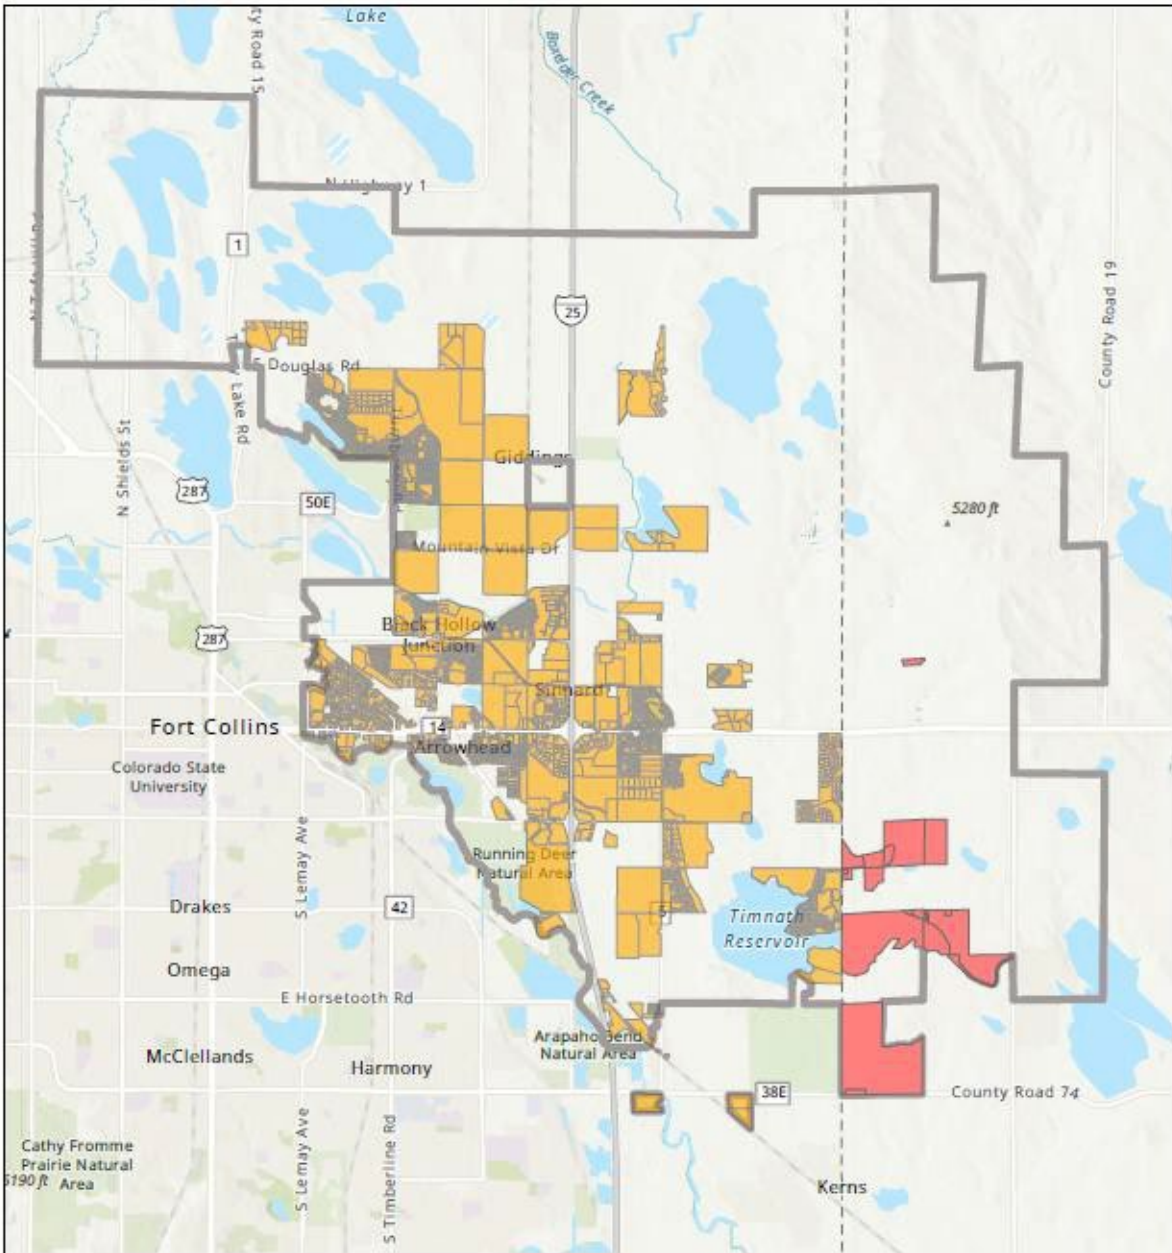

208 Plan Boundary

1/4/2023, 8:13:28 AM

-  Included Lands Larimer
-  Included Lands Weld
-  BSD Boundary

Esri, NASA, NGA, USGS, City of Fort Collins, Esri, HERE,